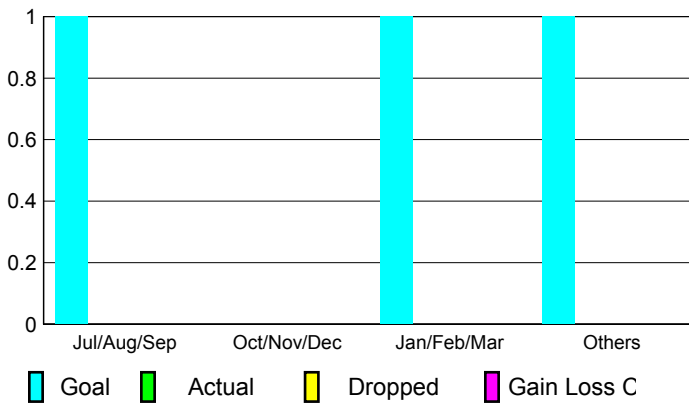

2009-2010 GMT Quarterly Report for District (or Undistricted) **District 13 E**

GMT: STEVEN D SHERER

Location: OHIO

GMT CA: 1

CLUBS

**Club Results
2009-2010**

**Clubs
2008-2009**

Month	New Club Goal	Actual New Clubs	Actual Dropped Clubs	Gain/Loss of Clubs	Gain/Loss of Clubs
Jul/Aug/Sep	1	0	0	0	0
Oct/Nov/Dec	0	0	0	0	1
Jan/Feb/Mar	1	0	0	0	0
Apr/May/June	1	0	0	0	0
Totals	3	0	0	0	1

Club Results 2009-2010

Goal, New, Dropped, Gain/Loss

Comparison of Club Gain/Loss

Current Year Compared to the Previous Year

YTD Status Quo Clubs 2009-2010

Status Quo Clubs Compared to Status Quo Members

MEMBERSHIP