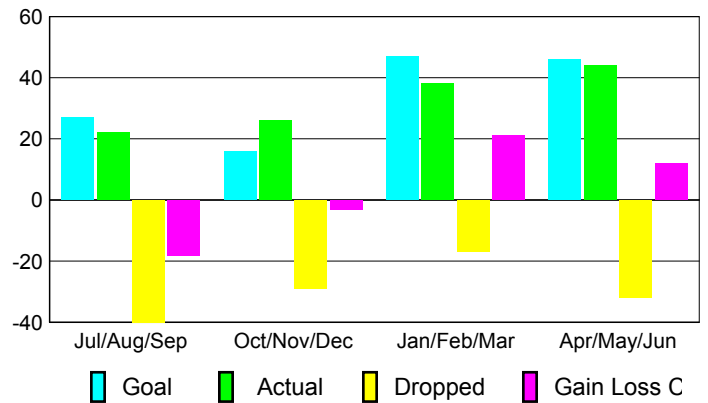

Membership Results 2009-2010

Goal, New, Dropped, Gain/Loss