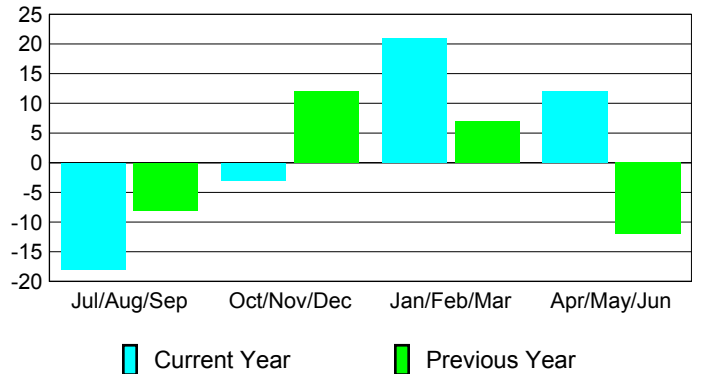

**Membership Results
2009-2010**

**Membership
2008-2009**

Month	Net Memb Goal	Actual New Memb	Actual Dropped Memb	Gain/Loss of Memb	Gain/Loss of Memb
Jul/Aug/Sep	27	22	-40	-18	-8
Oct/Nov/Dec	16	26	-29	-3	12
Jan/Feb/Mar	47	38	-17	21	7
Apr/May/June	46	44	-32	12	-12
Totals	136	130	-118	12	-1

Membership Results 2009-2010

Goal, New, Dropped, Gain/Loss

Comparison of Membership Gain/Loss

Current Year Compared to the Previous Year

Gender Comparison 2009-2010